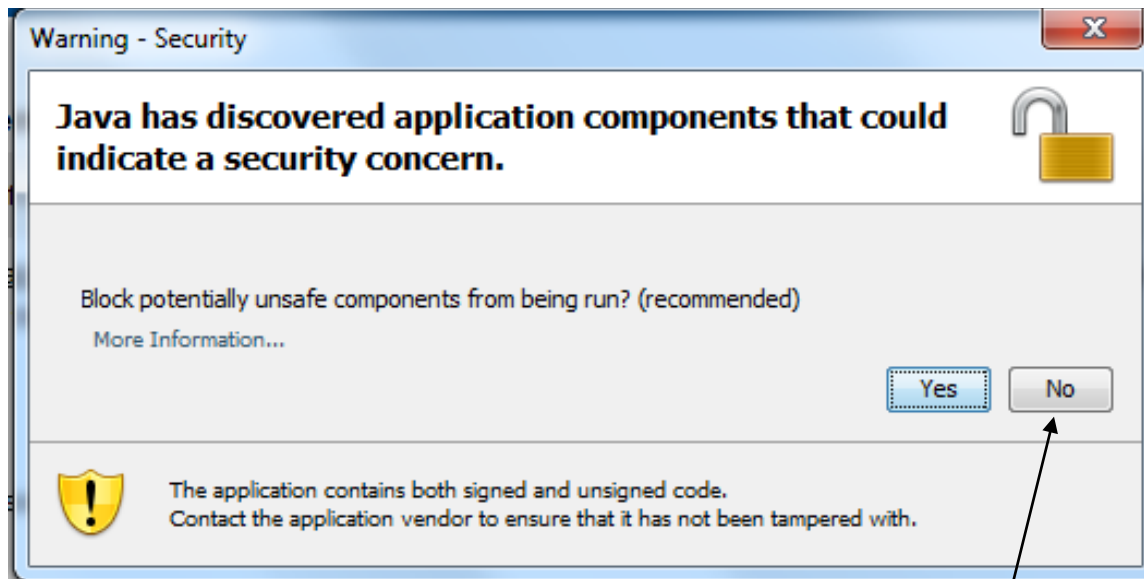

In the process of starting SAS Enterprise Miner using SAS OnDemand, you will typically get the following security warning from JAVA. When you get this warning, always **click on No**.

CLICK on No